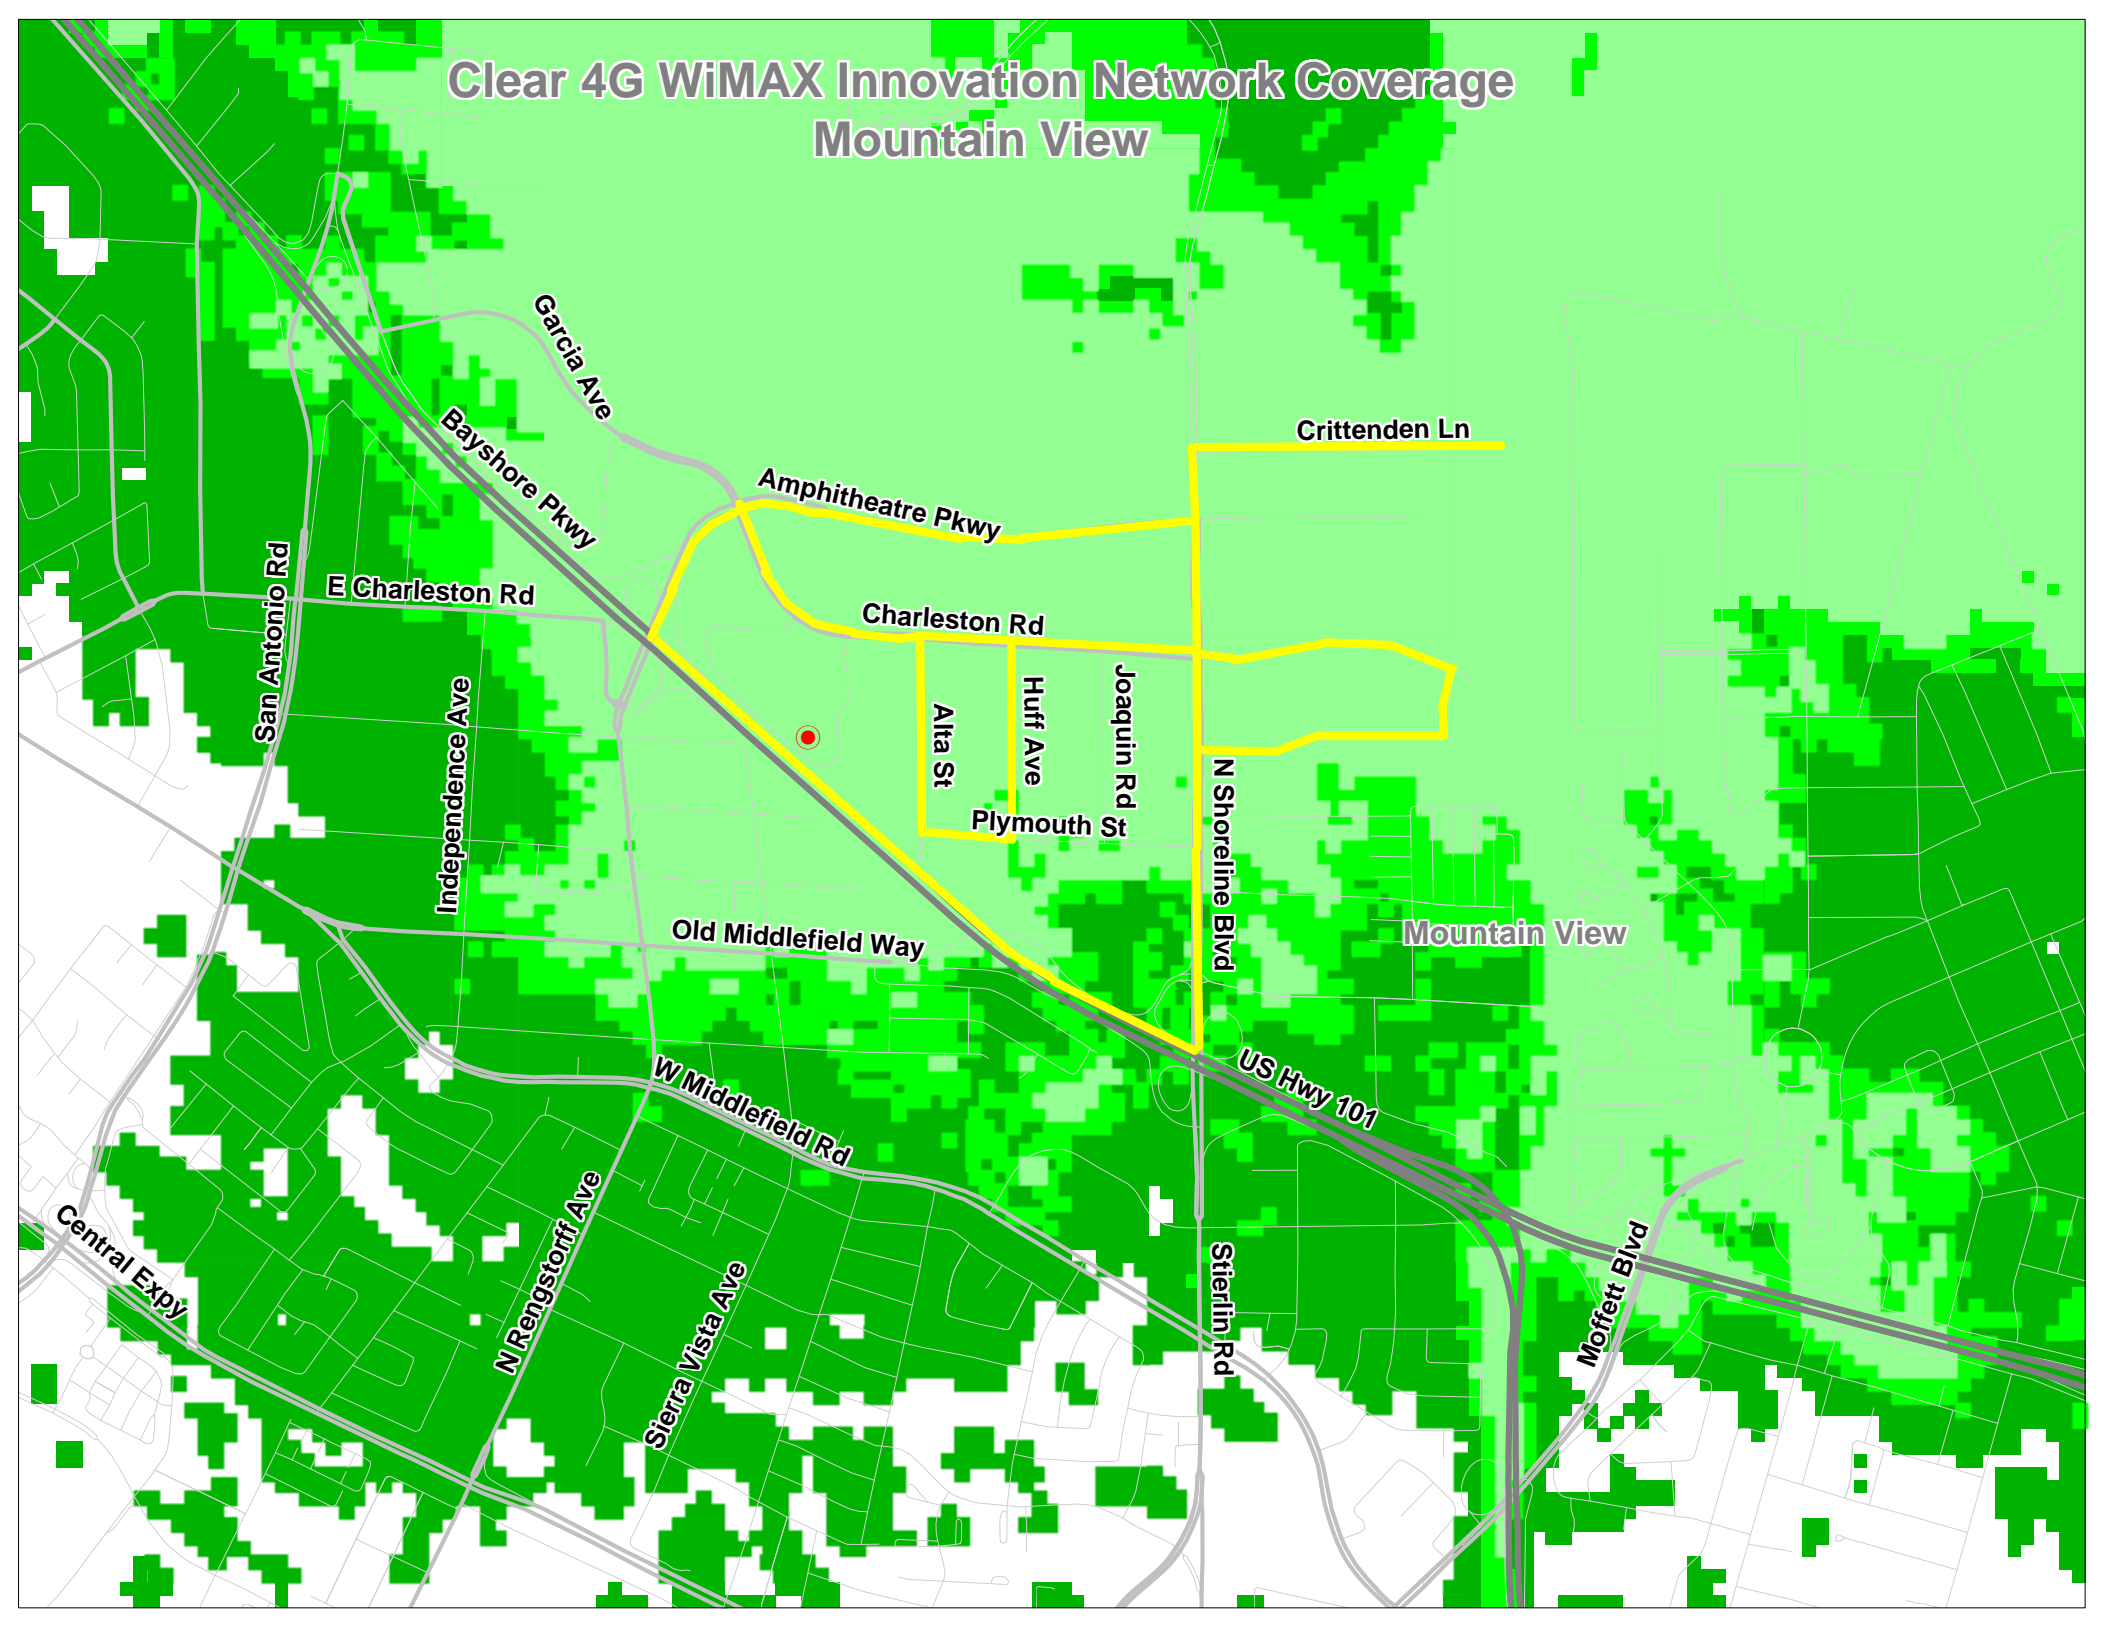

# Clear 4G WiMAX Innovation Network Coverage Mountain View

San Antonio Rd

E Charleston Rd

Independence Ave

Central Expý

N Rengstorff Ave

Sierra Vista Ave

W Middlefield Rd

Old Middlefield Way

Garcia Ave

Bayshore Pkwy

Amphiatre Pkwy

Charleston Rd

Alta St

Plymouth St

Huff Ave

Joaquin Rd

N Shoreline Blvd

Siterlin Rd

Crittenden Ln

US Hwy 101

Moffett Blvd

Mountain View